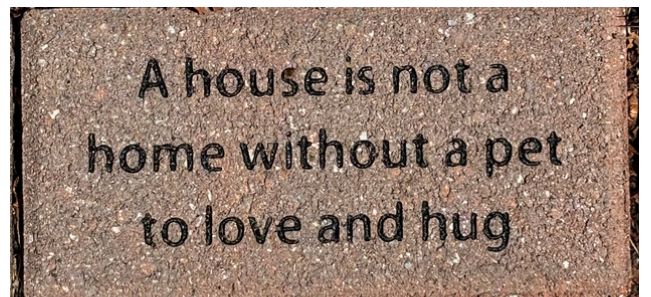

Commemorative Brick & Paver Order Form

Honor a loved one with a commemorative brick or paver that will be placed in the shelter's brick walkway as a permanent tribute. If you prefer, you may purchase the brick or paver for your own garden or as a gift for a special someone.

Animal Rescue Rhode Island is dedicated to rescuing companion animals in need and to the humane welfare of homeless animals. Your purchase will help us care for even more pets.

\$150 4" x 8" brick includes three lines of text, maximum 18 characters per line

\$250 6" x 9" paver includes three lines of text, maximum 18 characters per line

\$350 9" x 9" paver includes three lines of text, maximum 18 characters per line

Please note: Our stone mason does not inscribe bricks or pavers in winter. Any orders placed from November through March will not be inscribed until the following April or May.